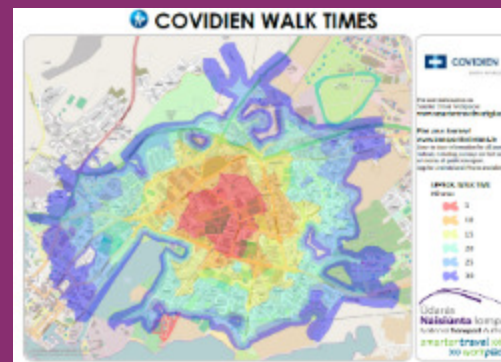

WTPs reduce car use by 10-24%

Sample Workplaces engaged

Over 130 workplaces & campuses nationwide

Cork Partners

Cork
City Council
Comhairle Cathrach Chorcaí

smartertravel >>>
>>> workplaces

smartertravel >>>
>>> campus

Údarás
Náisiúnta Iompair
National Transport Authority

Partner Actions

Sample Actions - Walking

Are YOU ready to feel good?

New for 2016!
Free Step Counter App
Prizes for the most improved teams!
Goodie bags galore!

12th September — 9th October 2016
Get a team of 3 — 6 together & sign up now!

stepchallenge.ie

HEALTHY TRAVEL | ACTIVE TRAVEL | SMART TRAVEL
National Transport Authority, Busáras, Seán Pádraig Ó Súilleabháin, Naomh Colm, Naomh Lúca, B.S. 11 001 1400